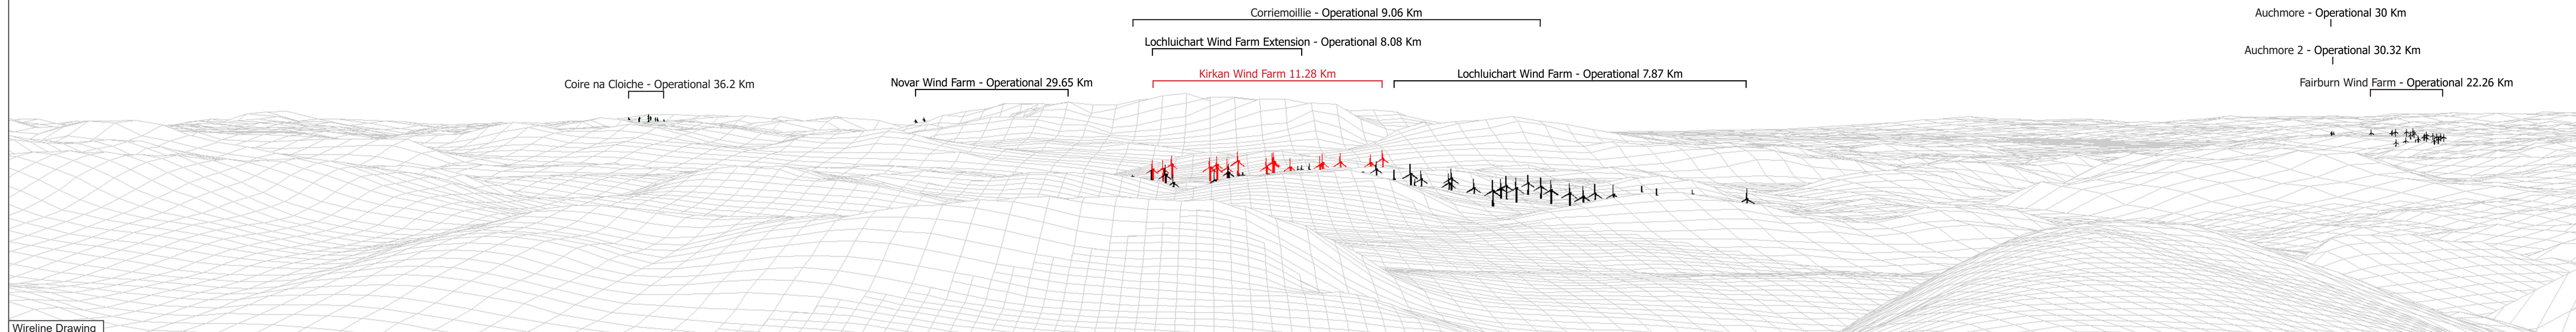

Baseline Photograph

This image provides landscape and visual context only

Wireline Drawing

OS reference: 224182 868009  
 Eye Level: 921m AOD  
 Direction of view: 93°  
 Distance to Development: 11282m

Horizontal field of view: 90° cylindrical projection)  
 Principal distance: 812.5mm

Camera: Nikon D750  
 Lens: 50mm (Nikon AF 50mm f/1.4)  
 Camera height: 1.5m AGL  
 Date and time: 18/11/2018 12:17

Viewpoint 13: Summit of An Coileachan, Fannich range

Figure: 4.20a